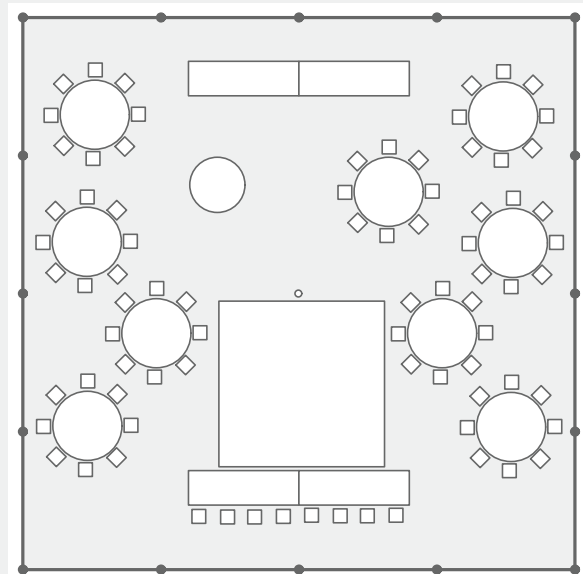

BENSONENTRENT.COM

info@bensontentrent.com
(720) 473-9522

40 x 40 POLE wedding tent

ACCOMMODATES 80 GUESTS

SAMPLE INCLUSIONS | ALL ITEMS PRICED INDIVIDUALLY

(80) White Folding Chairs
(9) 60" Round Guests Tables

12' x 12' Dance Floor
8' Tables for Buffet

8' Tables for Head Table
48" Round Table for Cake

connect with us.

ALL WEDDING PACKAGES MAY BE
CUSTOMIZED TO FIT YOUR NEEDS.

TENT CEILING LINER AND CHANDELIER LIGHTS SOLD SEPARATELY